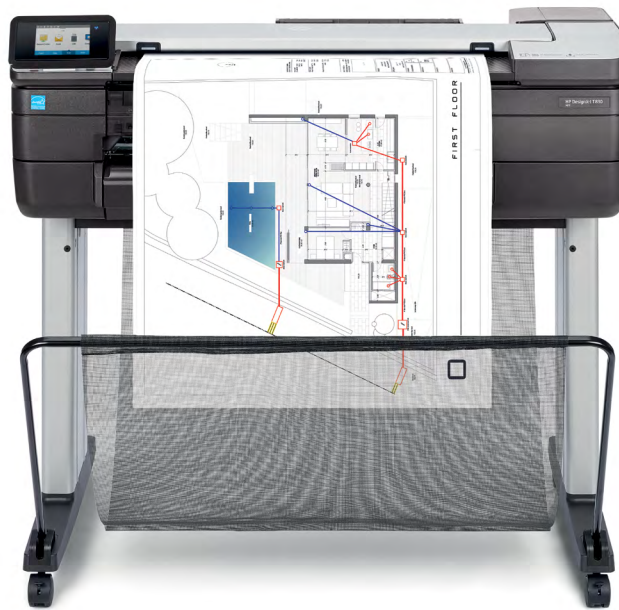

# HP DesignJet T830 24-in Multifunction Printer

The smart choice for architecture and construction offices ready to evolve

## CONVENIENT—Fast, agile, intuitive print/scan/copy

- Print documents fast—up to 26 seconds for A1/D-size prints<sup>1</sup>
- Enjoy easy installation in the office, construction job site with the most compact large-format MFP<sup>2</sup>
- Easily print project sets and PDF documents with HP Click printing software.
- Anyone can print smoothly from a smartphone or tablet with HP Mobile Printing<sup>3</sup>

## COMMUNICATION—Immediately share meeting results

- Use built-in scanner to copy and distribute sketches and hand-annotated drawings to peers/partners right away
- Easily link your computer, smartphone, or tablet to the printer with Wi-Fi Direct
- Share drawings immediately—scan/email from front panel, use HP Smart app<sup>5</sup> to email contacts, post to cloud
- No learning curve—with the intuitive design of a single touchscreen, you can scan, copy, and share instantly

<sup>2</sup> The HP DesignJet T830 24-inch and 36-inch Multifunction Printers are the most compact large-format devices performing print/scan/copy functions based on H x W x L specifications published as of May, 2017.