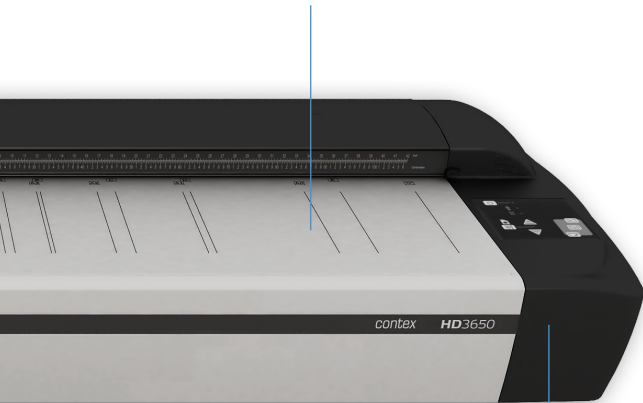

Architects - Engineers - Contractors

Copyshops - Reprographics

Geographic Information Systems

Government - Municipalities

Contex HD3600

Expand your business opportunities with Contex's versatile HD3600 scanners featuring advanced technology and quality imaging for color and monochrome scanning. The 36" imaging area is designed to facilitate archival and reprographic tasks with a wide variety of large technical documents, detailed maps and drawings, or color posters and architectural sketches – all at the highest resolution and speed. You get exceptional professional-grade performance with 600dpi optical resolution with speeds of up to 12 inch/second. With uncompromising image quality standards, the Contex HD3600 series is designed for high-volume productivity for businesses-critical imaging tasks. Whether you are a private business, government or print-for-pay, Contex's range of HD3600 scanners is the right solution for improved efficiency and productivity.

See more at www.contex.com

4-Channel CCD Technology produces unparalleled image quality

Extended Data Transfer Rate improves scanner speed at high resolution

Features

- 600dpi optical resolution standard
- 48-bit color and 16-bit grayscale image data capture from 4-channel CCD technology
- Ultra fast USB 2.0 interface with xDTR (Extended Data Transfer Rate)
- On-board Image Processing: Built-in Sharpen, Blur, Descreen, Error Diffusion, Adaptive Thresholding
- Scan-to-Net function for scanner sharing over a network, and sending files to remote PCs
- Color calibration to sRGB color space
- Upgrade to PLUS model to get higher speed and resolution

Image Quality Without Compromise

With 600dpi optical resolution, the combination of highly sensitive 4-channel CCD cameras and full-sized high-quality camera lenses, HD3600 scanners provides the best image quality available in wide format scanning. With image processing performed inside the scanner, your PC is free to run software more efficiently.