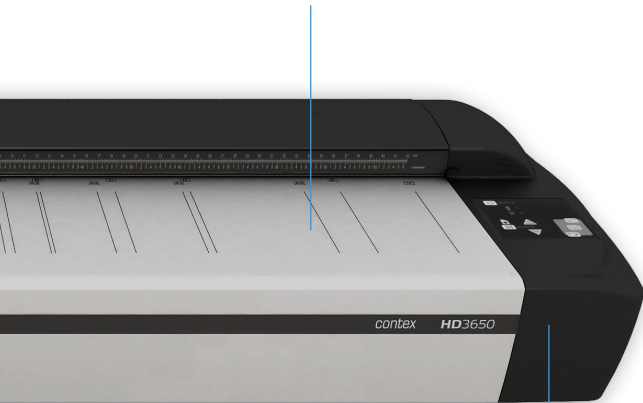

Architects - Engineers - Contractors

Copyshops - Reprographics

Geographic Information Systems

Government - Municipalities

Contex **HD3600**

Expand your business opportunities with Contex's versatile HD3600 scanners featuring advanced technology and quality imaging for color and monochrome scanning. The 36" imaging area is designed to facilitate archival and reprographic tasks with a wide variety of large technical documents, detailed maps and drawings, or color posters and architectural sketches – all at the highest resolution and speed. You get exceptional professional-grade performance with 600dpi optical resolution with speeds of up to 12 inch/second. With uncompromising image quality standards, the Contex HD3600 series is designed for high-volume productivity for businesses-critical imaging tasks. Whether you are a private business, government or print-for-pay, Contex's range of HD3600 scanners is the right solution for improved efficiency and productivity.

See more at www.contex.com

4-Channel CCD Technology produces unparalleled image quality

Extended Data Transfer Rate improves scanner speed at high resolution

Features

- 600dpi optical resolution standard
- 48-bit color and 16-bit grayscale image data capture from 4-channel CCD technology
- Ultra fast USB 2.0 interface with xDTR (Extended Data Transfer Rate)
- On-board Image Processing: Built-in Sharpen, Blur, Descreen, Error Diffusion, Adaptive Thresholding
- Scan-to-Net function for scanner sharing over a network, and sending files to remote PCs
- Color calibration to sRGB color space
- Upgrade to PLUS model to get higher speed and resolution

Image Quality Without Compromise

With 600dpi optical resolution, the combination of highly sensitive 4-channel CCD cameras and full-sized high-quality camera lenses, HD3600 scanners provides the best image quality available in wide format scanning. With image processing performed inside the scanner, your PC is free to run software more efficiently.