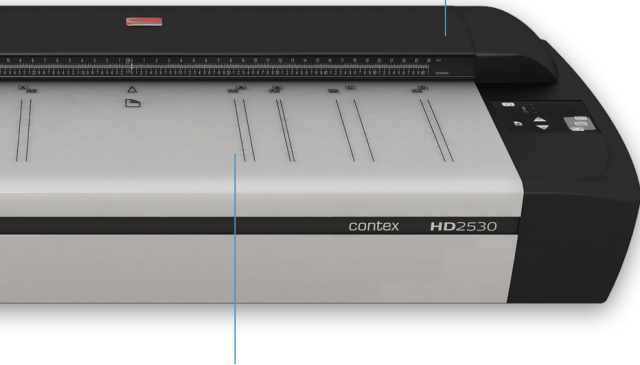

## Contex **HD2530**

Expand your business opportunities with Contex's HD2530 all-round color and monochrome HD2530 wide format scanner featuring advanced technology and quality imaging. Small enough to fit on your desk, yet big enough to handle your toughest archiving tasks - the Contex HD2530 delivers HD quality in an attractively small package. The 25" imaging area is designed to facilitate archival and reprographic tasks with a wide variety of technical documents, detailed maps and drawings, or color posters and architectural sketches - all with unparalleled detail and accuracy. Contex HD2530 handles up to A1 or D-sized originals and documents with ease. With uncompromising image quality standards, the Contex HD2530 is designed to provide dependable, top-quality results for businesses-critical imaging tasks. Whether you are a private business, government agency or high-volume copy shop, Contex's full range of HD scanners is the right solution for improved efficiency and productivity.

See more at [www.contex.com](http://www.contex.com)

AWD for a perfect and even grip on any kind of original - even thick documents!

The 25-inch scanning area is ideal for scanning up to A1 or D-size documents or well logs.

## Features

- 25-inch design can handle up to A1 or D-size originals
- 48-bit color and 16-bit grayscale image data capture from high quality CCD technology
- Two efficient plug'n'play interface options - FireWire and USB 2.0
- On-board Image Processing: Built-in Sharpen, Blur, Descreen, Error Diffusion, Adaptive Thresholding
- Scan-to-Net function for scanner sharing over a network, and sending files to remote PCs
- Color calibration to sRGB color space
- Upgrade to PLUS model for more speed and higher resolution.