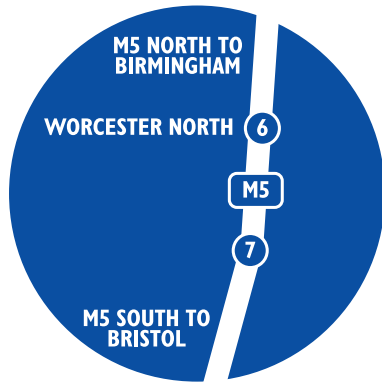

Stanford Marsh Group: Worcester Office

By road

Leave M5 at Junction 6 and take the road to Warndon. Continue straight on at the first and second islands. Buckholt Drive is then the third road on your right.

By rail

Worcester has two stations, Foregate Street and Shrub Hill, both are only 10 minutes away by taxi.

By road

Birmingham International Airport is 45 minutes away by road, taking the M42 to the M5 leaving the M5 at Junction 6, then as road directions above.