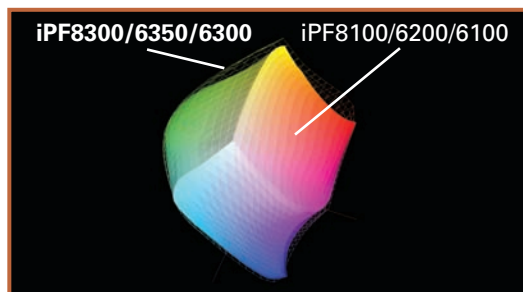

imagePROGRAF

ADVANTAGES

Built for ultra-high-quality imaging and productivity, the 44" iPF8300 and 24" iPF6350/6300 printers feature advanced printing technologies specifically developed to produce consistently excellent results with incredible ease.

AN EXTRAORDINARY SPECTRUM OF COLOR

For brilliant color output, Canon's new **12-color LUCIA EX** ink set produces an exceptionally wide color gamut, while enhanced image processing provides for smooth color transitions. And four monochromatic shades optimize black density and create a greater range of gray tones for dramatic contrast and delicate gradations.

Wider Color Gamut

HIGH-QUALITY PRINTING

Canon's two advanced one-inch print-heads output a superfine 4pl ink droplet at up to a full 2400 x1200 dpi resolution to reproduce details with superior accuracy and clarity. And paired with the included **Print Plug-ins for Adobe Photoshop and Digital Photo Professional**, these printing solutions **enable 16-bit image processing** to dramatically improve your final output. When proofing quality is critical, the new High Precision Printing Mode brings the already excellent image quality of the imagePROGRAF printers to the next level.